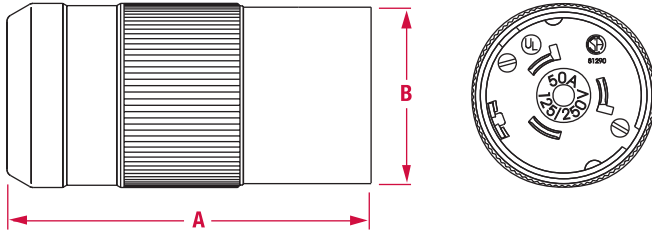

D

Plugs	A	B
	4.73"	2.29"

Connectors	A	B
	3.72"	1.98"

Receptacles	A	B	C	D
	3.28"	1.08"	1.98"	3.68"

Inlets	A	B	C	D	E
	2.25"	3.50"	3.00"	.18"	2.63"

SD Option

Exclusively from Maringo. Select your own standardized flanges! For more information, see page 33.