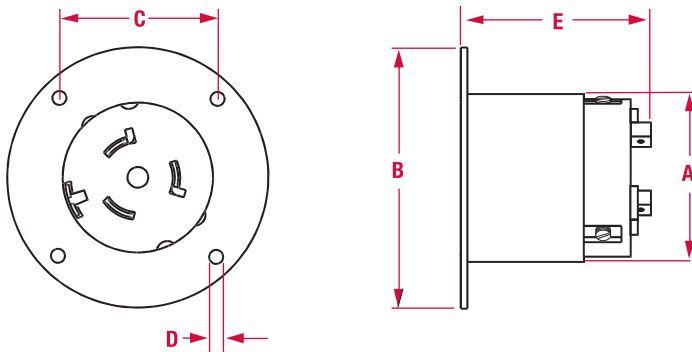

D

Plugs	A	B
	4.73"	2.29"

Connectors	A	B
	3.72"	1.98"

Receptacles	A	B	C	D
	3.28"	1.08"	1.98"	3.68"

Inlets	A	B	C	D	E
	2.25"	3.50"	3.00"	.18"	2.63"

SD Option

Exclusively from Maringo. Select your own standardized flanges! For more information, see page 33.