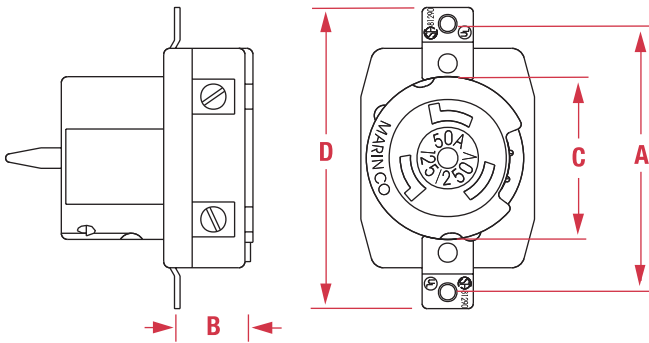

D

Plugs	A	B
	4.73"	2.29"

Connectors	A	B
	3.72"	1.98"

Receptacles	A	B	C	D
	3.28"	1.08"	1.98"	3.68"

Inlets	A	B	C	D	E
	2.25"	3.50"	3.00"	.18"	2.63"

SD Option

Exclusively from Maringo. Select your own standardized flanges! For more information, see page 33.