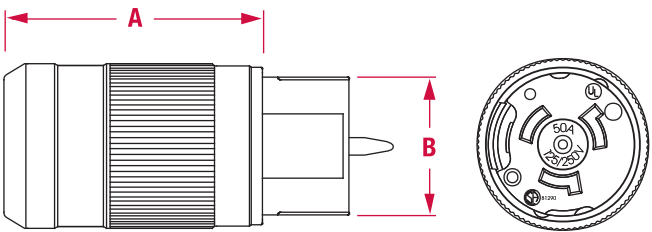

D

Plugs	A	B
	4.73"	2.29"

Connectors	A	B
	3.72"	1.98"

Receptacles	A	B	C	D
	3.28"	1.08"	1.98"	3.68"

Inlets	A	B	C	D	E
	2.25"	3.50"	3.00"	.18"	2.63"

SD Option

Exclusively from Maringo. Select your own standardized flanges! For more information, see page 33.